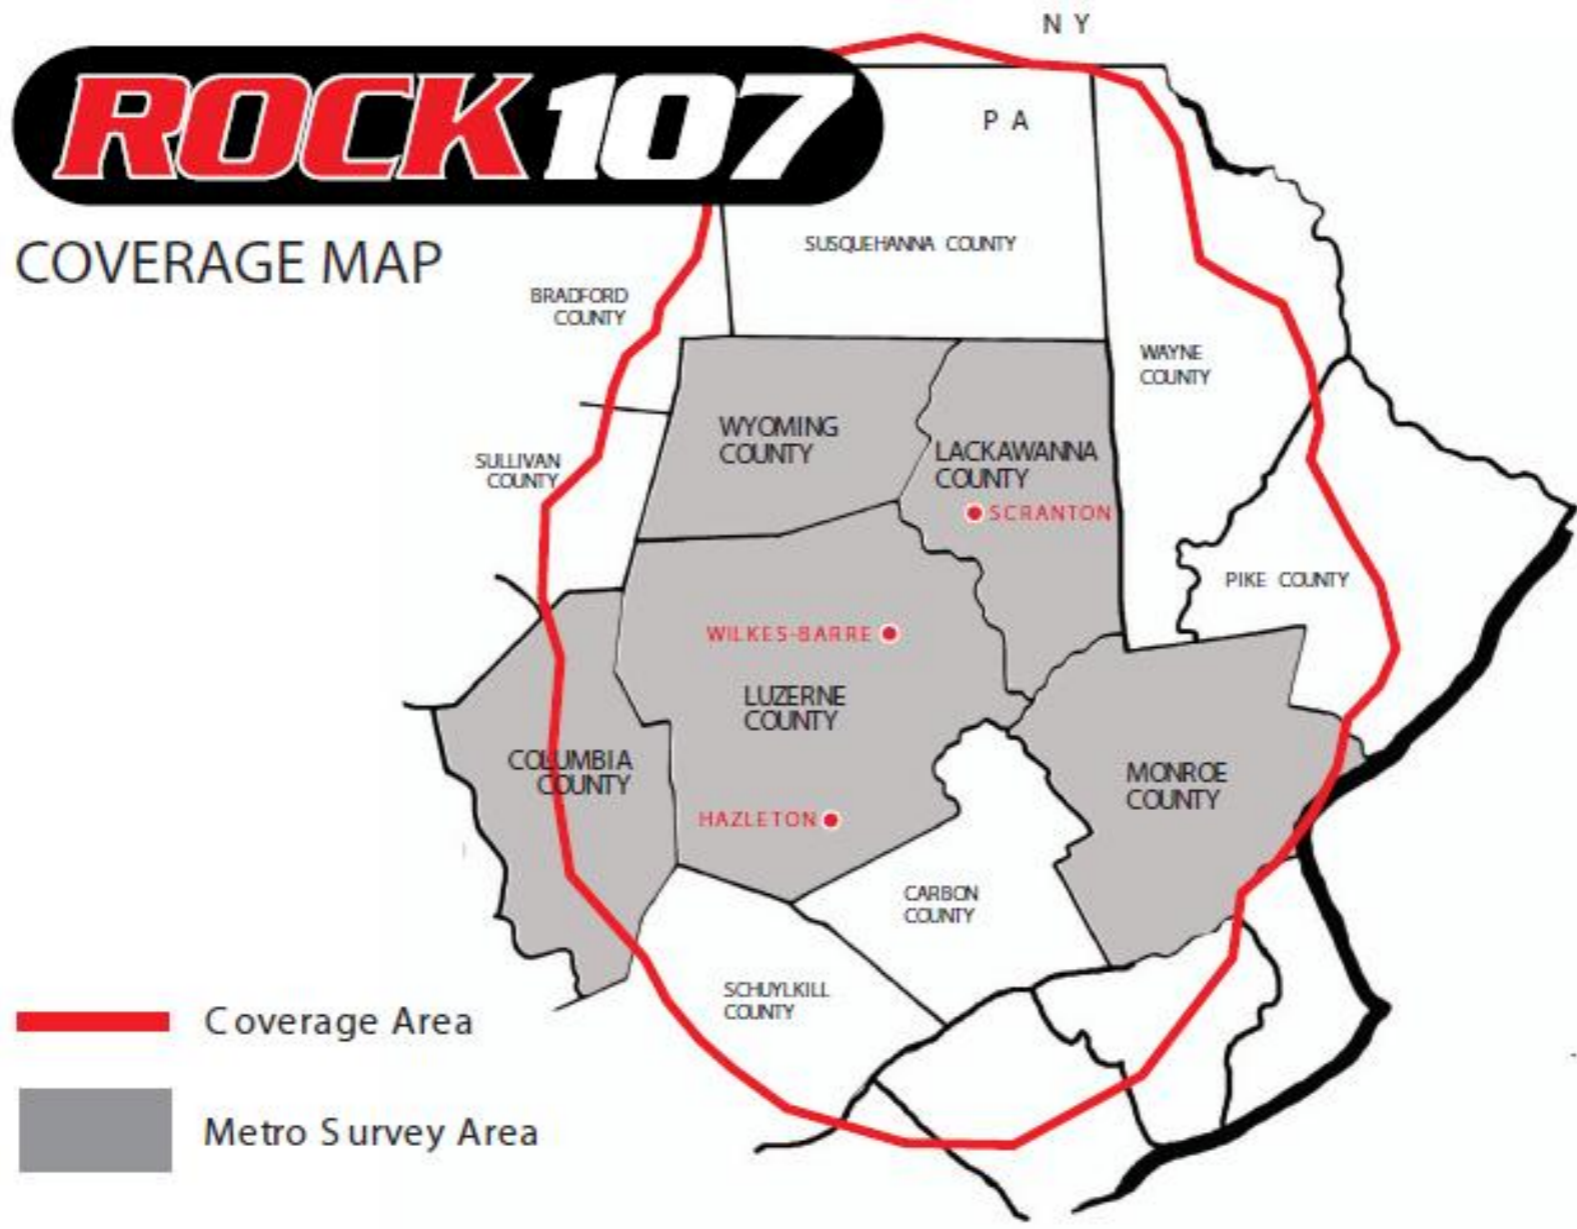

STATION OVERVIEW

Station: WEZX 106.9 FM, 107.3 FM and 102.7 FM/ WPZX 105.9 FM “THE HOME OF ROCK AND ROLL.”

Format: Classic Rock

Target Audience: Adults 25-54

Total Weekly Listeners: 95,000

Audience Breakout: 60% Male / 40% Female

Listening Area: Lackawanna, Luzerne, Wyoming, Columbia, Sullivan, Carbon, Monroe, Pike, Bradford, Lehigh, Northampton, Wayne, and Susquehanna Counties

Personalities: Big and Fancy morning show (6-10AM), DC Day (10AM-3PM), DiRienzo (3-7PM),

Website: www.Rock107.com

Source: Arbitron, Fall 2008

ROCK 107

COVERAGE MAP

 Coverage Area
 Metro Survey Area

WEZX 106.9 / 102.7 / 107.3 WPZX 105.9

ON-AIR

Big and Fancy Morning show, 5:30AM-10AM

NEPA's BIGGEST and FANCIEST morning show. Great Classic Rock along with Daniels, Duffy and the Prospector making every morning different!

DC Day, 10AM-3PM

She's the Queen Of Cool, and the key to rockin' on the job. No workday would be complete without D.C. Day, the Ten-at-Ten, and Workforce Blocks on Rock 107!